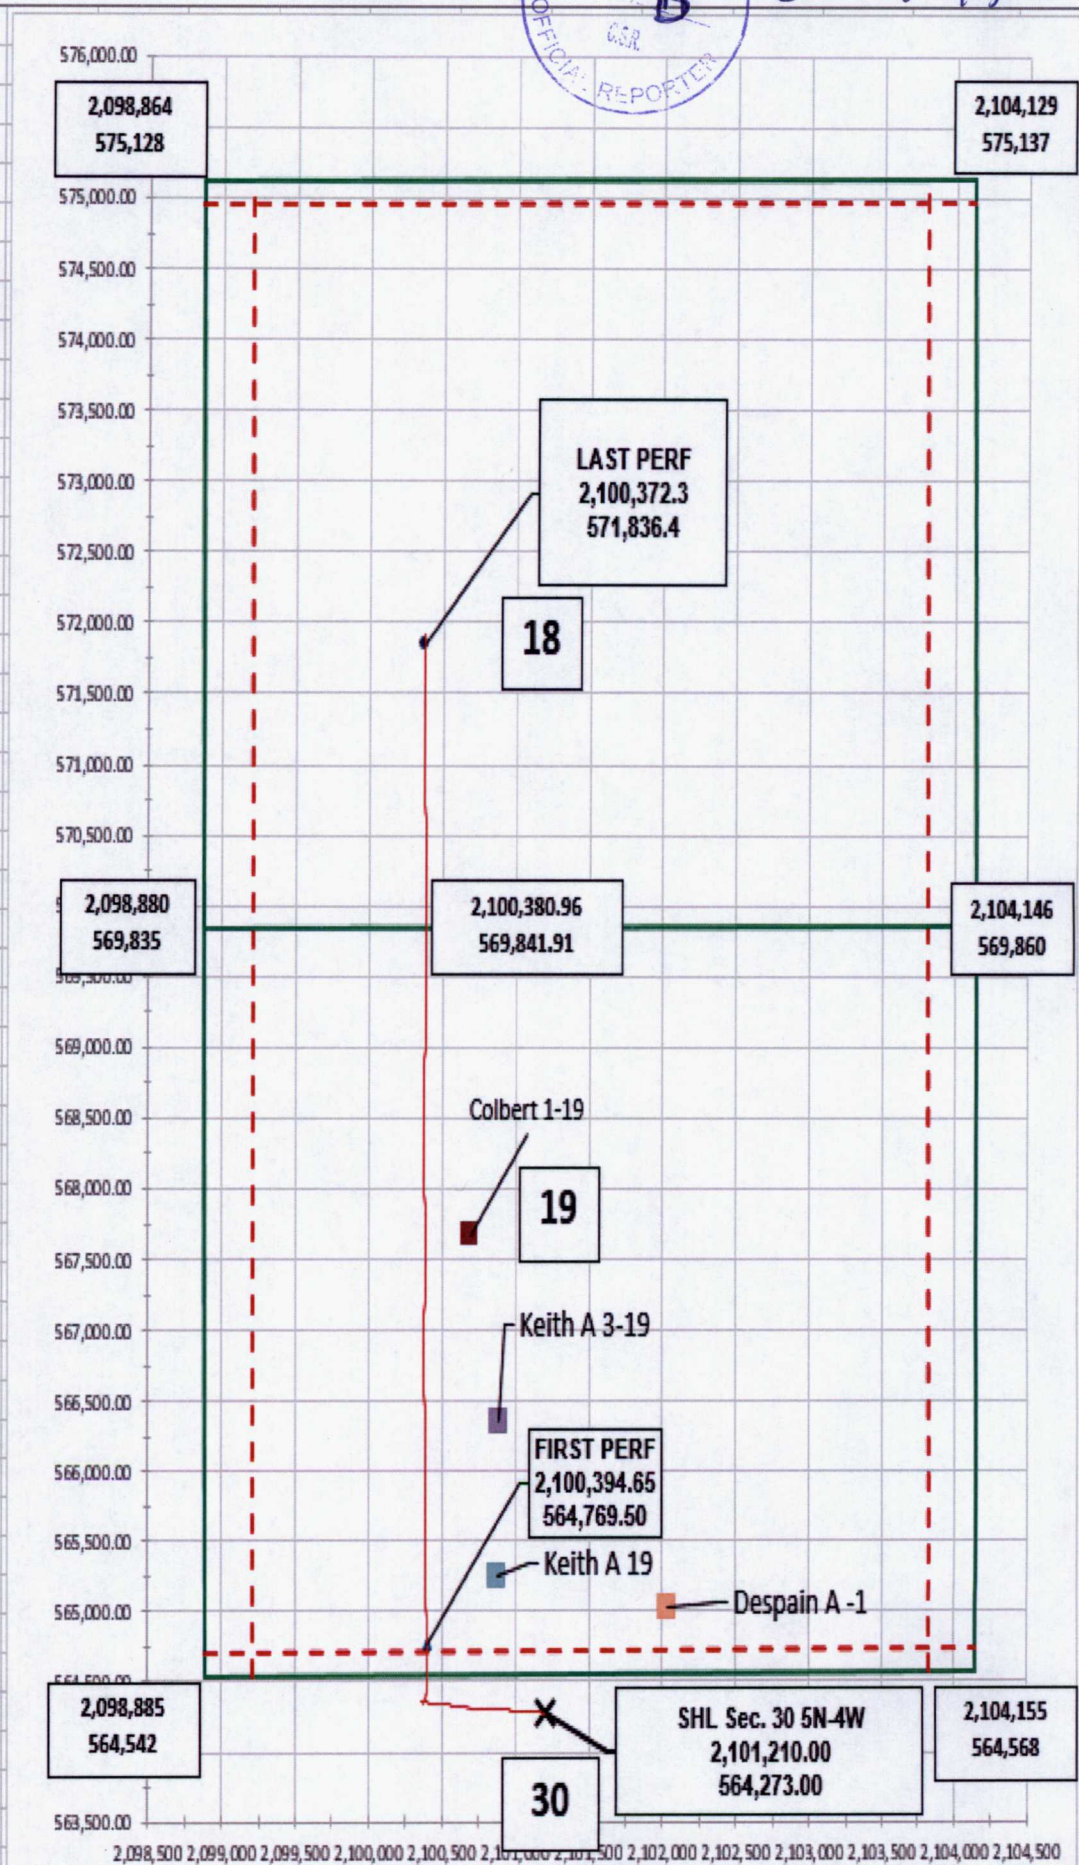

8-21-17

1ST PERF	
MD:	10,342.00
TVD:	9,975.24
FSL:	220.05
FWL:	1,509.86

LAST PERF	
MD:	17,423.00
TVD:	9,637.56
FNL:	3,294.18
FWL:	1,498.39

FWL @ Section	
1501'	15428' MD

Keith A 3-19
X: 2100886.894
Y: 566363.191
505' away

Keith A 19
X: 2100881.779
Y: 565243.316
495' away

Despain A -1
X: 2102034.468
Y: 565033.471
1643' away

Colbert 1-19
X: 2100692.796
Y: 567662.847
310' away

SHL
280' FNL
2325' FWL

2,098,500 2,099,000 2,099,500 2,100,000 2,100,500 2,101,000 2,101,500 2,102,000 2,102,500 2,103,000 2,103,500 2,104,000 2,104,500